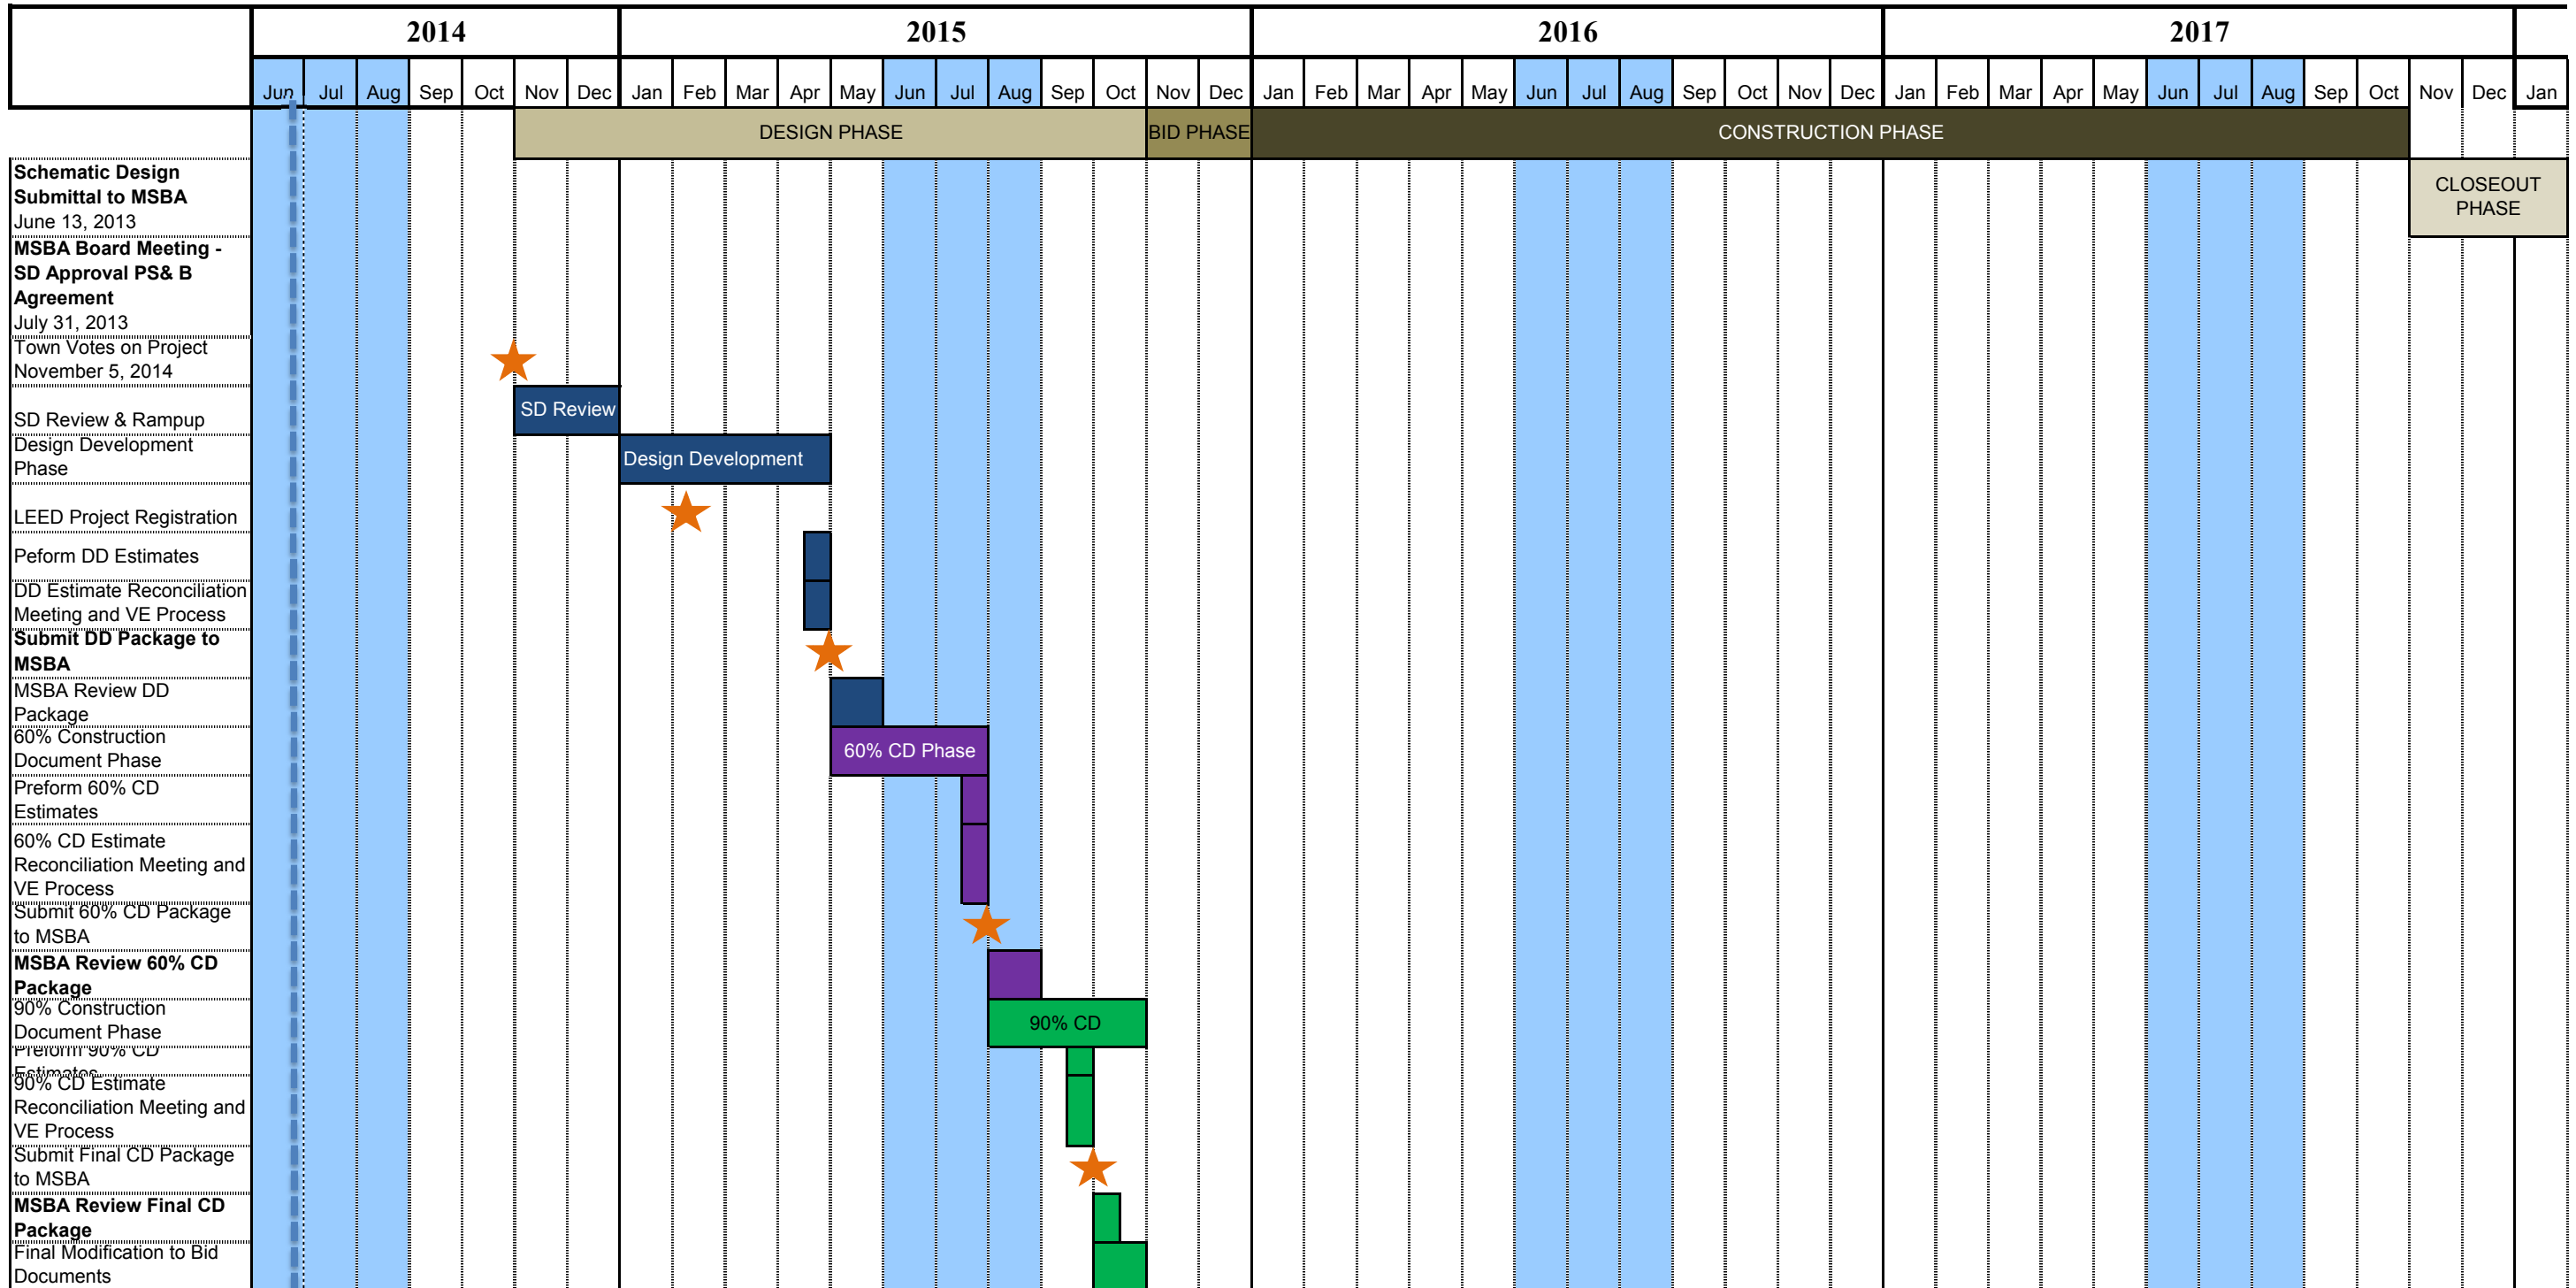

# Berkshire Hills Regional School District

Monument Mountain Regional High School

## PROJECT SCHEDULE - SCHEMATIC DESIGN

July 30, 2014

## PROJECT SCHEDULE - SCHEMATIC DESIGN

July 30, 2014

CURRENT STATUS

- ★ KEY MILESTONES
- ★ SCHEDULED DATES