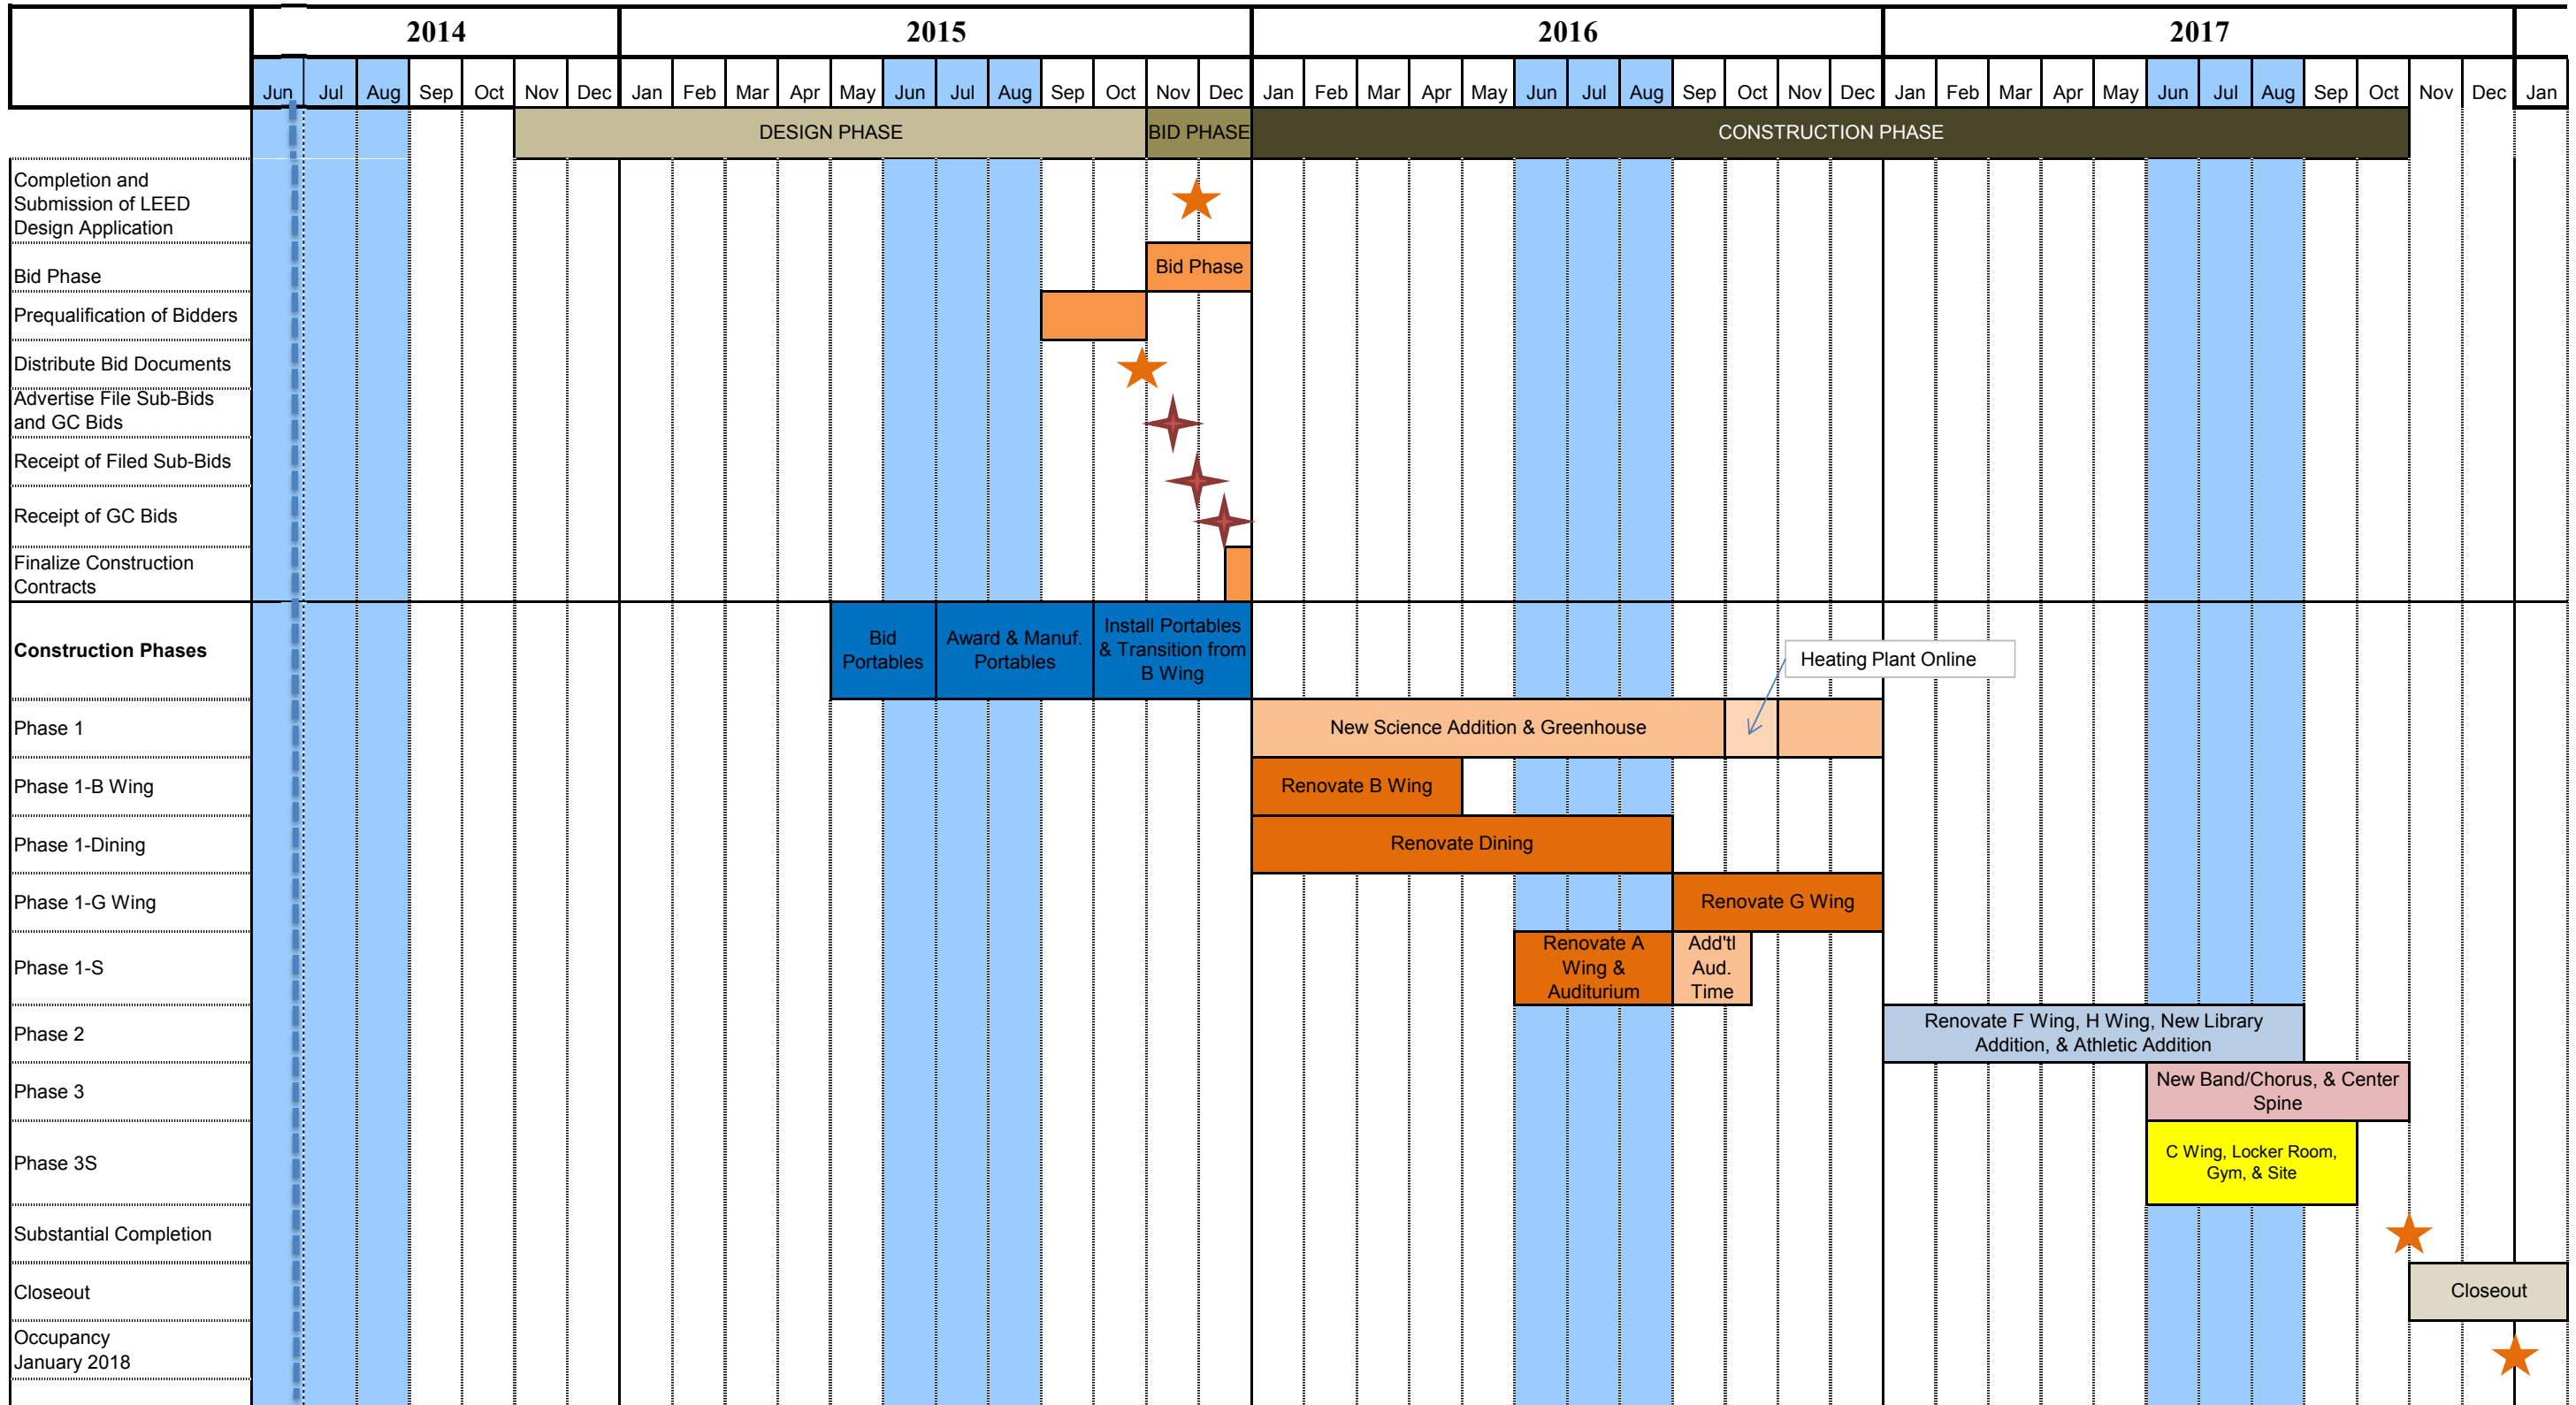

## PROJECT SCHEDULE - SCHEMATIC DESIGN

July 30, 2014

## PROJECT SCHEDULE - SCHEMATIC DESIGN

July 30, 2014

CURRENT STATUS

- ★ KEY MILESTONES
- ★ SCHEDULED DATES