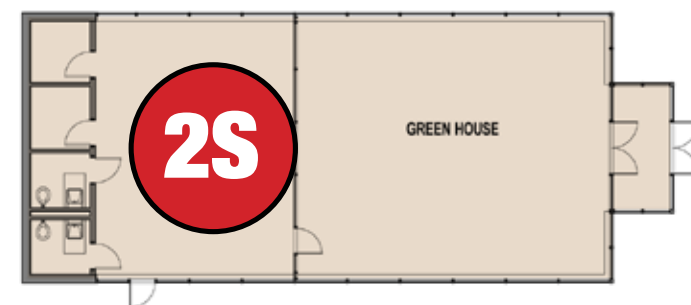

PHASING PLAN

Berkshire Hills RSD
Monument Mountain HS
West Barrington, MA

Summer 2017

Phase 3
Entrance

Summer 2016

New Boiler Room/Main Electric

1
New Construction

10 classrooms to modulars
Phase 1